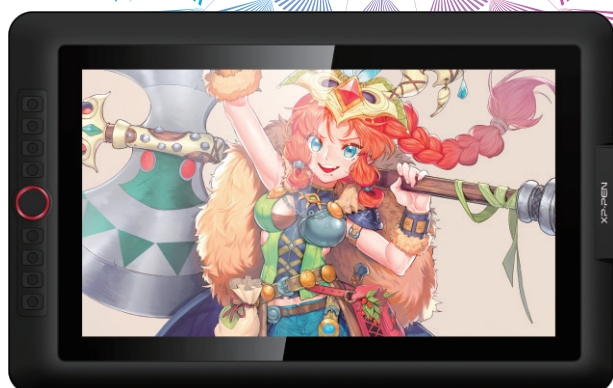

XP-PEN®
GRAPHIC TABLETS
NOW AVAILABLE IN INDIA

Artist 15.6 Pro Professional Display Makes Masterpieces.

*Glove included
for FREE!

- ▶ Supports 60 degrees of tilt function, allowing it to easily and quickly sense the gesture movement of the stylus to ensure accurate imitation of a real tilting brush effect, delivering smoother and more natural transition between lines and strokes.
- ▶ The 15.6 inch full-laminated IPS Display pairs a superb color accuracy of 90% Adobe® RGB (120% sRGB) with 178 degrees of visual angle and delivers rich colors, vivid images, and dazzling details in wider view.
- ▶ The innovative Red Dial interface, breaking through the traditional pen display design and built for a smooth workflow and optimal efficiency. Features 8 fully customizable shortcut keys and puts more customization options at your fingertips.
- ▶ Get the full power of a pen display in a portable sleek, smart designed 15.6 Pro, and draw and create anything creatively, naturally, and intuitively on the go.

*Drawing
different*

www.xp-pen.com

XP-PEN® GRAPHIC TABLETS NOW AVAILABLE IN INDIA

Specification

Product Dimension	443 x 280 x 12.6 mm
Active Area	344.16 x 193.59 mm
Thickness	11 mm
Shortcut Keys	8
Roller Wheel	1
Pen	P05 Battery-free Pen
Pen Pressure	8192 levels
Tilt	60 degrees
Report Rate	≥ 200 RPS
Display Resolution	1920 (H)*1080(V) pixels
Display Color Gamut	90% Adobe® RGB, 120% sRGB
Resolution	5080 LPI
Visual Angle	178°
Input Device	USB
Supply Voltage	DC 5V
Reading Height	10mm
Accuracy	±0.1inch(center)
Color	Black+Red Dial

Accessories

P05 Battery-free Stylus

Tilt

Battery-free

One-click toggle

AC 41 Easy-to-use Stand

The AC 41 stand is built to prevent shaking or sliding as well as relieve eye fatigue and hand stiffness.

Multi-function Pen Holder