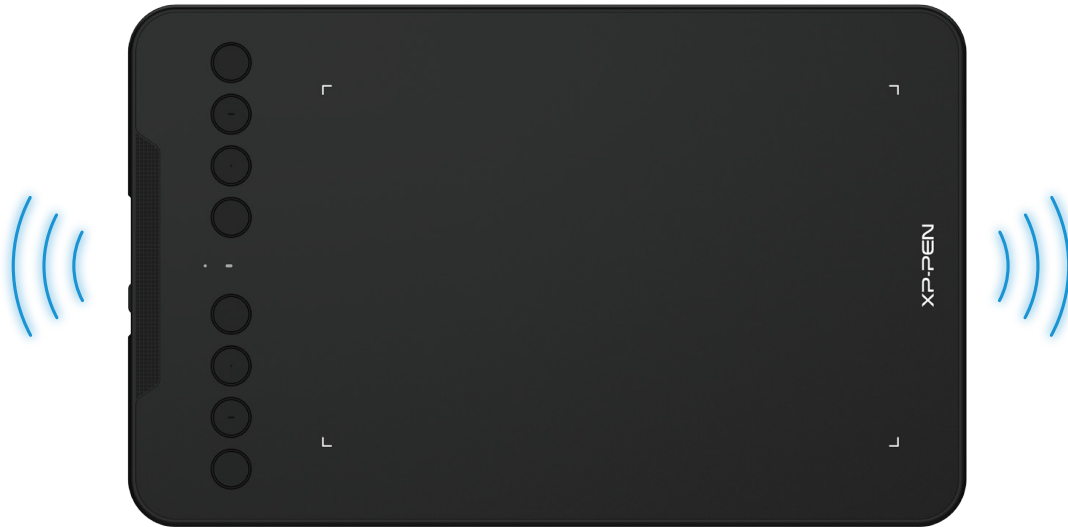

XP-PEN®
GRAPHIC TABLETS
NOW AVAILABLE IN INDIA

Deco mini7W

Create anytime, anywhere

- ▶ Enjoy powerful performance from a portable tablet. With the super affordable Deco mini7W, you can capture inspiration as it strikes and have your ideas with you at all times.
- ▶ Creativity shouldn't be limited by wires. The Deco mini7W's 2.4 GHz wireless technology allows you to create with both speed and freedom.
- ▶ The easy-to-use tablet allows ideas to flow freely. Customize your eight shortcut keys to tailor your own unique experience.

*Drawing
different*

Drawing different

Deco mini7W

Embrace wireless technology,
create with both speed and freedom.

Work Time \geq 10 hours

Standby Time \geq 15 days

Specifications

Dimensions	260.2 x 162.2 x 9.3mm
Active Area	177.8 x 111.1mm
Net Weight	330g
Pen	Battery-free stylus
Tilt	60 degrees
Pressure Sensitivity	8192 levels
Shortcut Keys	8
Resolution	5080LPI
Report Rate	\geq 220RPS
Reading Height	10mm
Supply Voltage	DC 5V
USB Interface	USB-C
Radio Frequency (RF)	2.4 GHz
Transmission Distance	Max.10m
Battery	1000mAh/ 3.7V (lithium battery)
Charging Time	2h
Work Time	\geq 10h
Standby Time	\geq 15 days
Compatibility	Windows® 10/8/7, Mac OS X® 10.10 (and higher) Android 6.0 (and higher)

Accessories

Battery-free

Tilt

8,192 Levels

P05D Stylus