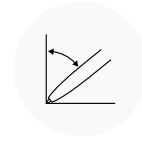

*Drawing
different*

Drawing different

Deco mini7W

Embrace wireless technology,
create with both speed and freedom.

Work Time \geq 10 hours

Standby Time \geq 15 days

Specifications

Dimensions	260.2 x 162.2 x 9.3mm
Active Area	177.8 x 111.1mm
Net Weight	330g
Pen	Battery-free stylus
Tilt	60 degrees
Pressure Sensitivity	8192 levels
Shortcut Keys	8
Resolution	5080LPI
Report Rate	\geq 220RPS
Reading Height	10mm
Supply Voltage	DC 5V
USB Interface	USB-C
Radio Frequency (RF)	2.4 GHz
Transmission Distance	Max.10m
Battery	1000mAh/ 3.7V (lithium battery)
Charging Time	2h
Work Time	\geq 10h
Standby Time	\geq 15 days
Compatibility	Windows® 10/8/7, Mac OS X® 10.10 (and higher) Android 6.0 (and higher)

Accessories

Battery-free

Tilt

8,192 Levels

P05D Stylus