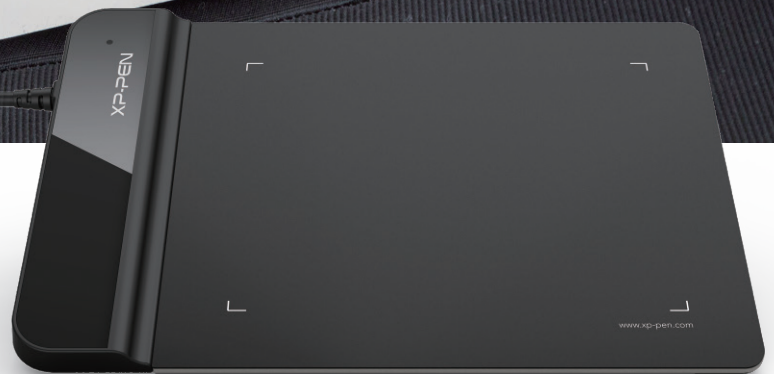

XP-PEN®  
**GRAPHIC TABLETS**  
NOW AVAILABLE IN INDIA

## Star G430S

### Compact size, incomparable performance!

- ▶ Designed for OSU! Gamers! No need to install our driver software to use the tablet for OSU! Battery free, sensitive brush, allowing you to play with music and enjoy the game.
- ▶ A 4x3" active area, only 2mm thick, the G430S is as slim as all primary level graphic tablets.
- ▶ Capable of reaching 8192 levels of pressure sensitivity, allowing you to modify, navigate and create with a full pallet of brush and pens.
- ▶ Designed for both right and left hand users, remove all limitations and set out to what you want to be!

# Star G430S